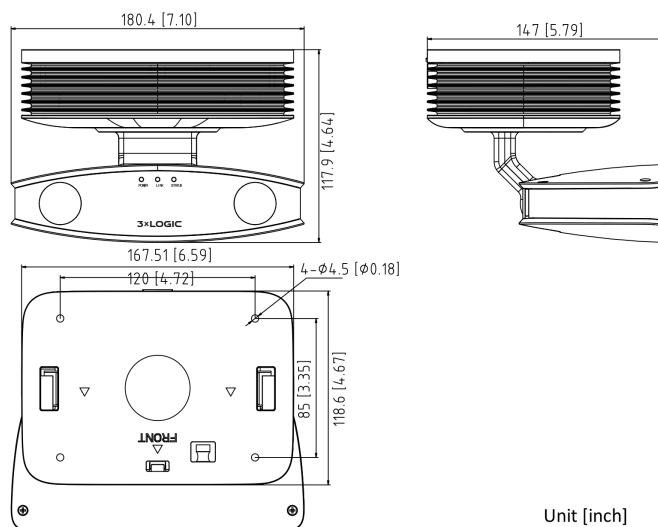

IMAGE

Max. Image Resolution:	1920(H) x 1080(V)
Frame Rate:	50Hz: 25fps (1920 x 1080) 60Hz: 30fps (1920 x 1080)

FUNCTIONS

Alarm Triggers:	Motion Detection, Video Tampering Alarm, Network Disconnected, IP Address Conflict, Illegal Login, HDD Full, HDD Error
Local Storage:	Built-in Micro SD card slot, up to 128GB
Security:	User Authentication, Watermark, IP Address Filtering, Anonymous Access
Protocols:	TCP/IP, ICMP, HTTP, HTTPS, FTP, DHCP, DNS, DDNS, RTP, RTSP, RTCP, PPPoE, NTP, UPnP, SMTP, SNMP, IGMP, 802.1X, QoS, IPv6, UDP, Bonjour
System Compatibility:	ONVIF (Profile S, G), ISAPI

PHYSICAL

Working Temperature:	-10°C ~ 40°C (-14°F ~ 104°F)
Humidity:	95% or less (non condensing)
Power/Surge Protection:	TVS 4000V Lightning Protection, Surge Protection and Voltage Transient Protection
Dimensions (inches):	7.10" x 5.79" x 4.64"
Dimensions (mm):	180.4mm x 147mm x 117.9mm
Weight:	3.31 lbs / 1500 g

ELECTRICAL

Power Supply:	36VDC, Two-Core Terminal Block Power Adapter Included (220 VAC to 36 VDC)
Power Consumption:	36 VDC, Max 27 W, 0.75A

Unit [inch]

INTERFACE

Communication:	1 RJ45 10M/100M/1000M self-adaptive Ethernet port, 1 RS-485 interface
Video Output:	1 Vp-p composite output (75 Ω/RCA) for installation
Alarm Input:	1
Alarm Output:	1 output (up to 24 VDC 1 A or 110 VAC 500 mA)
Audio Input:	1 audio input (line in), 1 audio output (line out), mono soundtrack
Audio Output:	1 audio input (line in), 1 audio output (line out), mono soundtrack