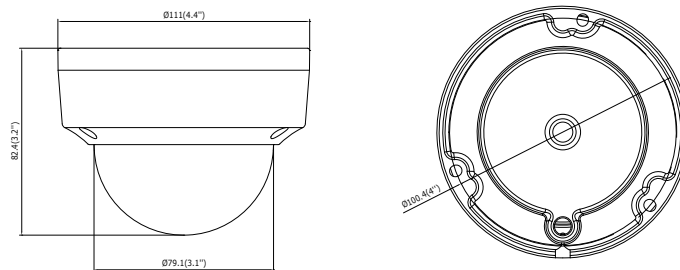

CAMERA

Image Sensor:	1/3 inch Progressive Scan CMOS
Lens:	2.8mm, F2.0 Angle of View: 106°
Min. Illumination:	0.01Lux @ (F1.2, AGC ON), 0 Lux with IR
IR Range:	30 Meters
Angle Adjustment:	Pan: 0° - 355°; Tilt: 0° - 75°
Shutter Time:	1/3s to 1/10,000s
Day/Night:	Infrared Cut Filter with Auto Switch
Wide Dynamic Range:	Yes; 120dB

COMPRESSION STANDARD

Video Compression:	H.264/MJPEG/H.264+
Bit Rate:	32 Kbps - 16 Mbps
Dual Stream:	Yes

IMAGE

Max. Image Resolution:	2688(H) x 1520(V)
Frame Rate:	20 fps (2688 x 1520) 30 fps (1920 x 1080), (1280 x 720)

FUNCTIONS

Alarm Triggers:	Motion Detection, Tampering Alarm, Intrusion, Network Disconnect, IP Address Conflict, Storage Exception
Local Storage:	Built-in SD/SDHC/SDXC Card slot, up to 128GB
Security:	Three Level User Authentication, Password Authorization, HTTPS, and SSH Certificate IEEE802.1x, Basic and Digest Authentication, Watermark, IP Address Filtering, Login- Lockout
Protocols:	TCP/IP, ICMP, HTTP, HTTPS, FTP, DHCP, DNS, DDNS, RTP, RTSP, RTCP, PPPoE, NTP, UPnP, SMTP, SNMP, IGMP, 802.1x, QoS, IPV6, Bonjour, UDP
System Compatibility:	ONVIF (Profile S, G), PSIA, ISAPI, CGI

PHYSICAL

Operating Conditions:	-30°C - 60°C (-22°F - 140°F); Humidity 95% or Less (non-condensing)
Impact Protection:	IEC60068-275Eh, 20J, EN50102, up to IK10
Weather Resistant:	IP67
Dimensions:	Ø4.4" x 3.2" (H) Ø111mm x 82mm (H)
Weight:	1.1 lbs. / 500 g

ELECTRICAL

Power Supply:	12 V DC ±10%; PoE (802.3af Class3)
Power Consumption:	Max 5 W

INTERFACE

Communication:	1 RJ45 10M/100M Ethernet Port

WARRANTY

Three (3) Year Return to Depot Parts and Labor Warranty

CERTIFICATIONS

CE, FCC, UL, ULC

PART NUMBER

VX-4V28-OD-I:	4MP Outdoor IP Dome Camera with IR
-S	VIGIL Server Stand-Alone Software License with 64GB SD Storage

RECOMMENDED MOUNTS

VX-PM-OD:	Pendant Mount Adaptor
VX-WM-OD:	Wall Mount Adaptor
VX-POLE:	Pole Mount Adaptor
VX-CM:	Corner Mount Adaptor

Stand-Alone Server features can easily be added to the camera after installation. Contact your 3xLOGIC Representative for details.