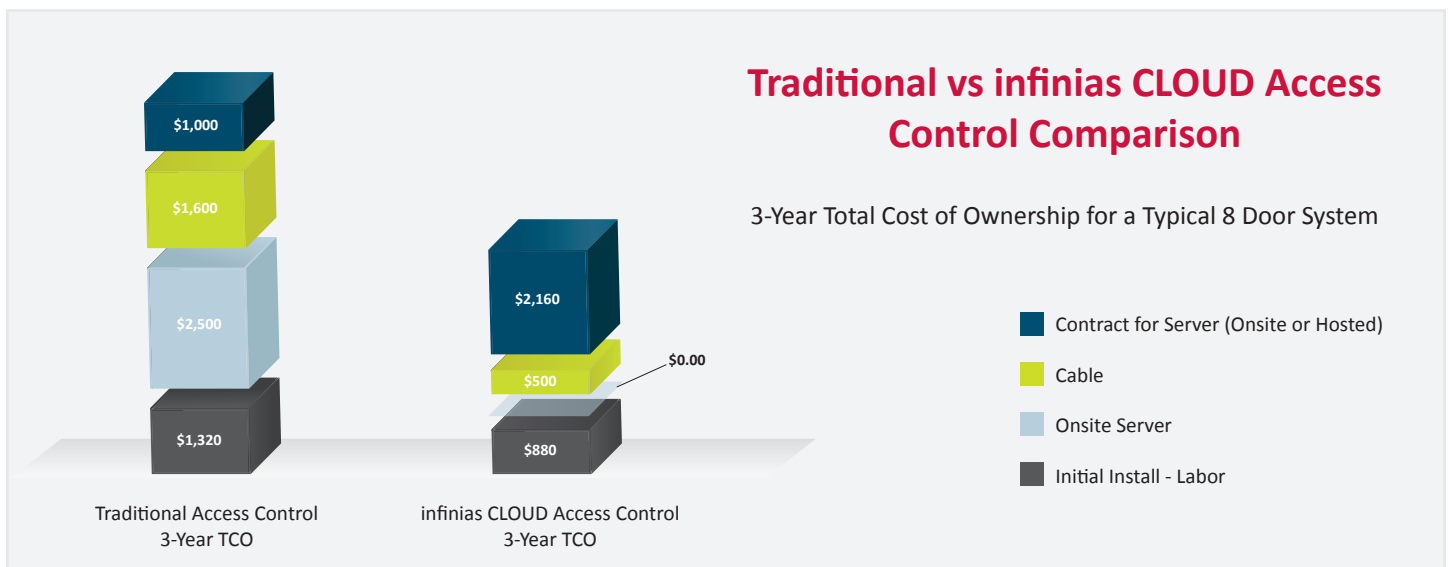

Traditional vs **infinias CLOUD** Access Control Comparison

3-Year Total Cost of Ownership for a Typical 8 Door System