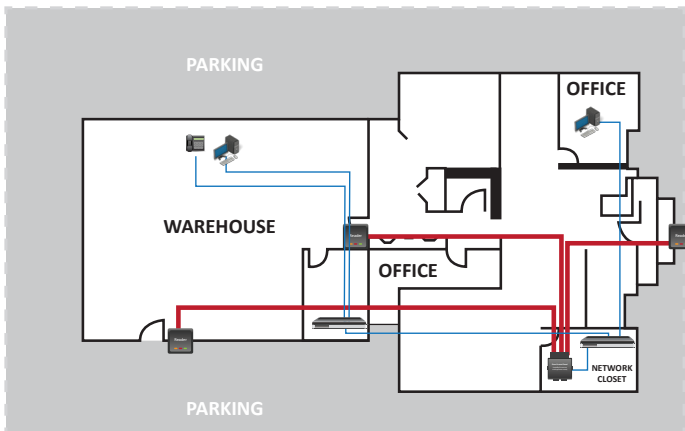

TOTAL COST OF OWNERSHIP ANALYSIS | **infinias CLOUD** Access Control

Expanding into new markets? Need an easy to install, high quality recurring revenue source? **infinias CLOUD** offers a solution to keep the revenue flowing long after the initial sale. Leverage **infinias CLOUD** and our unbeatable IP Access Control hardware to simplify your access control installations for a quick easy solution to all your small to medium sized access control jobs. Don't make that large capital investment, pay as you go with **infinias CLOUD**.

Traditional Access Control (Controllers or Panel in a Closet)

■ Access Control Composite Cable
\$1,050 per 1,000 ft
 ■ CAT 6 Ethernet Cable
\$137 per 1,000 ft

infinias CLOUD Access Control (eIDC³² Controller at the Door)