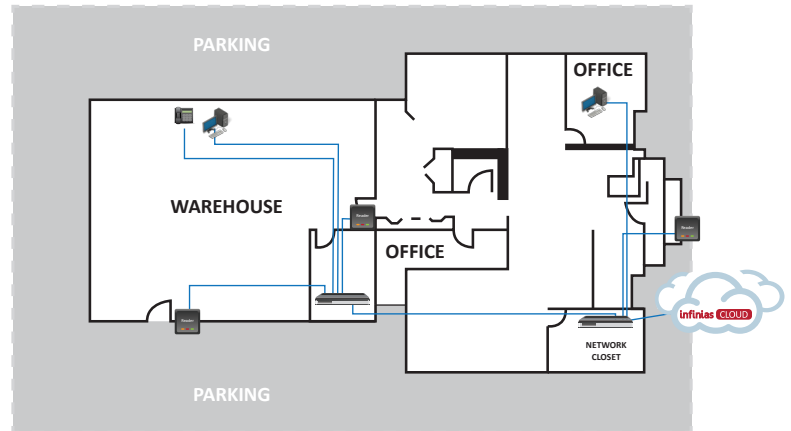

TOTAL COST OF OWNERSHIP ANALYSIS | **infinias CLOUD** Access Control

Expanding into new markets? Need an easy to install, high quality recurring revenue source? **infinias CLOUD** offers a solution to keep the revenue flowing long after the initial sale. Leverage **infinias CLOUD** and our unbeatable IP Access Control hardware to simplify your access control installations for a quick easy solution to all your small to medium sized access control jobs. Don't make that large capital investment, pay as you go with **infinias CLOUD**.

Traditional Access Control (Controllers or Panel in a Closet)

■ Access Control Composite Cable
\$1,050 per 1,000 ft
 ■ CAT 6 Ethernet Cable
\$137 per 1,000 ft

infinias CLOUD Access Control (eIDC³² Controller at the Door)